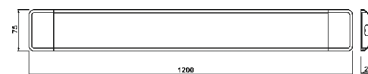

Batten Fitting-Linkable

40w VT-80404

SKU: 6389 - 3000K Warm White 3800157625104

Sensor Compatible:	Yes
Voltage/Frequency:	AC:100-240V,50/60Hz
Luminous Flux:	3200lm
LED Type:	SMD
CRI:	>80
PF:	>0.9
Beam Angle:	110°

Body Type:	AL+PC
On/Off:	>15,000
Life span:	30,000 Hours
Gross weight:	780g
Dimension:	1200x75x26mm
Box Qty:	10 Pcs