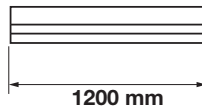

T5-With Fitting-120cm

14W VT-1273

SKU: 6172 - 3000K Warm White 3800230629210

Sensor Compatible:	Yes
Voltage/Frequency:	AC:200-240V,50/60Hz
Luminous Flux:	1260lm
LED Type:	SMD
CRI:	>80
PF:	>0.9
Beam Angle:	120°

Body Type:	Plastic
On/Off:	>10,000
Life span:	20,000 Hours
Gross weight:	300g
Dimension:	1200x22x33mm
Box Qty:	50 Pcs