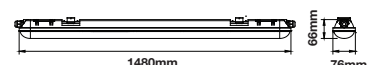

Voltage/Frequency:	AC:200-240V,50/60Hz
Luminous Flux:	3920lm
LED Type:	SMD
CRI:	>70

PF:	>0.7
Beam Angle:	120°
Body Type:	Plastic+ABS
On/Off:	>10,000

Life span:	20,000 Hours
Gross weight:	1.86 kg
Dimension:	1480x76x66mm
Box Qty:	12 Pcs