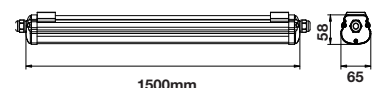

Voltage/Frequency: AC:220-240V,50Hz
Luminous Flux: 3840lm
LED Type: SMD
CRI: >70

PF: >0.9
Beam Angle: 120°
Body Type: Plastic
On/Off: >10,000

Life span: 20,000 Hours
Gross weight: 1.1 kg
Dimension: 1500x65x58mm
Box Qty: 12 Pcs