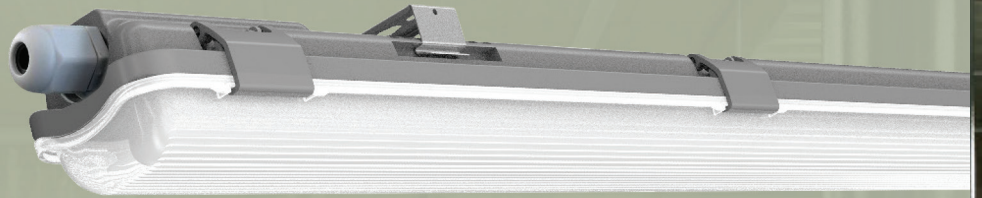

Body Type:	AL+PC
On/Off:	>15,000
Life span:	30,000 Hours
Gross weight:	780g
Dimension:	1200x75x26mm
Box Qty:	10 Pcs

LED Waterproof Fittings

Introducing our complete Essentials range of IP65-rated waterproof tubes. Built with a tough, air-tight enclosure allowing it to resist jets of water and dust — an essential feature for outdoor lighting.