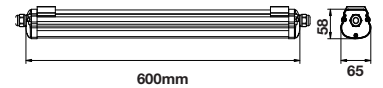

Voltage/Frequency: AC:220-240V,50Hz
Luminous Flux: 1440lm
LED Type: SMD
CRI: >70

PF: >0.5
Beam Angle: 120°
Body Type: Plastic
On/Off: >10,000

Life span: 20,000 Hours
Gross weight: 0.60 kg
Dimension: 600x65x58mm
Box Qty: 12 Pcs