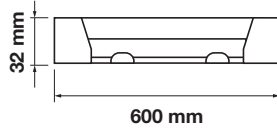

Wall Fitting-60cm

10w VT-8111

SKU: 5071 - 3000K Warm White 3800157606745
SKU: 5072 - 4500K Day White 3800157606752
SKU: 5073 - 6000K White 3800157606769