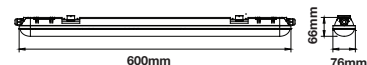

Voltage/Frequency:	AC:200-240V,50Hz
Luminous Flux:	1440lm
LED Type:	SMD
CRI:	>70

PF:	>0.9
Beam Angle:	120°
Body Type:	Plastic+ABS
On/Off:	>10,000

Life span:	20,000 Hours
Gross weight:	0.80 kg
Dimension:	600x76x66mm
Box Qty:	12 Pcs