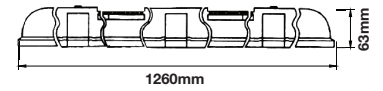

PF: >0.9
Beam Angle: 120°
Body Type: Plastic+ABS
On/Off: >10,000

Life span: 30,000 Hours
Gross weight: 1.33 kg
Dimension: 1260x112x63mm
Box Qty: 10 Pcs

Waterproof Fitting-Tubes

44W VT-15022

SKU: 6388 - 4000K Day White 3800157625043
SKU: 6400 - 6400K White 3800157626392