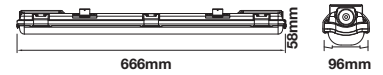

PF:	>0.5
Beam Angle:	120°
Body Type:	Plastic+ABS
On/Off:	>15,000

Life span:	20,000 Hours
Gross weight:	1 kg
Dimension:	666x96x58mm
Box Qty:	12pcs

IP65 RATING **1 LED TUBE INCLUDED**

Waterproof Fitting-Tubes
18w VT-12028