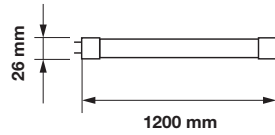

On/Off:	>15,000
Life span:	20,000 Hours
Gross weight:	320g
Dimension:	26x1200mm
Box Qty:	25 Pcs

T8 Seafood Tube-120cm

18w VT-1228-S

SKU: 6325 3800157619349

EQ. Watts:	36w
Voltage/Frequency:	AC:180-240V,50/60Hz
Luminous Flux:	1530lm
LED Type:	SMD
CRI:	>95