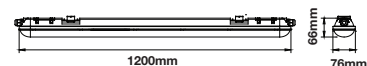

Life span:	20,000 Hours
Gross weight:	1.42 kg
Dimension:	1200x76x66mm
Box Qty:	12 Pcs

Waterproof Fitting

48w VT-1548

SKU: 6184 - 4500K Day White 3800157602389
SKU: 6185 - 6000K White 3800157602396

Voltage/Frequency:	AC:200-240V,50/60Hz
Luminous Flux:	3920lm
LED Type:	SMD
CRI:	>70