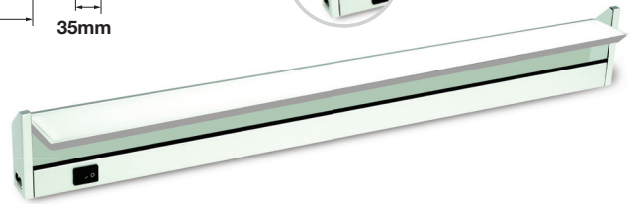

Cabinet Fitting

10w VT-8112

SKU: 5068 - 3000K Warm White 3800157606714
SKU: 5069 - 4500K Day White 3800157606721
SKU: 5070 - 6000K White 3800157606738

Sensor Compatible:	Yes
Voltage/Frequency:	AC:220-240V,50/60Hz
Luminous Flux:	800lm
LED Type:	SMD
CRI:	>80
PF:	>0.9
Beam Angle:	110°

Body Type:	Aluminium Body,
On/Off:	Plastic Diffuser
Life span:	>10,000
Gross weight:	20,000 Hours
Dimension:	600g
Box Qty:	579x78x35mm
	12 Pcs

Wall Fitting-60cm

10w VT-8111

SKU: 5071 - 3000K Warm White 3800157606745
SKU: 5072 - 4500K Day White 3800157606752
SKU: 5073 - 6000K White 3800157606769