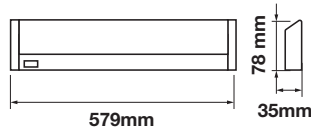

Cabinet Fitting

10w VT-8112

SKU: 5068 - 3000K Warm White 3800157606714
SKU: 5069 - 4500K Day White 3800157606721
SKU: 5070 - 6000K White 3800157606738