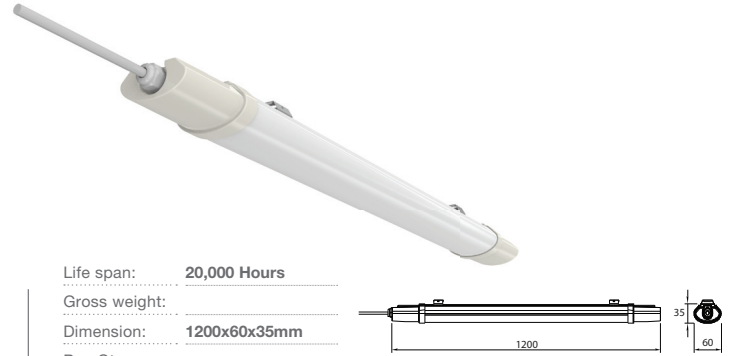

NEW

Waterproof Fitting-S Series
36w VT-1239

SKU: 6469 - 4000K Day White 3800157640992
SKU: 6470 - 6400K White 3800157641005

Voltage/Frequency:	AC:220-240V,50Hz
Luminous Flux:	3000lm
LED Type:	SMD2835
CRI:	>80

PF:	>0.9
Beam Angle:	120°
Body Type:	Plastic
On/Off:	>10,000

Life span:	20,000 Hours
Gross weight:	
Dimension:	1200x60x35mm
Box Qty: