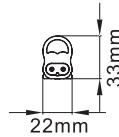

T5-With Fitting-120cm

14W VT-1273

SKU: 6172 - 3000K Warm White 3800230629210

Sensor Compatible:	Yes
Voltage/Frequency:	AC:200-240V,50/60Hz
Luminous Flux:	1260lm
LED Type:	SMD
CRI:	>80
PF:	>0.9
Beam Angle:	120°

Body Type:	Plastic
On/Off:	>10,000
Life span:	20,000 Hours
Gross weight:	300g
Dimension:	1200x22x33mm
Box Qty:	50 Pcs