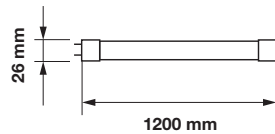

T8 Plant Tube-120cm

18w VT-1228-P

SKU: 6326 3800157619356

EQ. Watts:	36w
Voltage/Frequency:	AC:180-240V,50Hz
Luminous Flux:	860lm
LED Type:	SMD
CRI:	>95

PF:	>0.9
Beam Angle:	160°
Body Type:	Glass with PET
Holder:	G13
Instant start :	0-100% in < 1s

On/Off:	>15,000
Life span:	20,000 Hours
Gross weight:	320g
Dimension:	26x1200mm
Box Qty:	25 Pcs