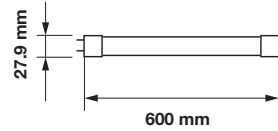

PF:	>0.5
Beam Angle:	160°
Body Type:	Nano Plastic
Holder:	G13
Instant start :	0-100% in < 1s

120 ±
LUMENS/WATT
SUPER EFFICIENT