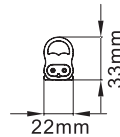

T5-With Fitting-60cm

7W VT-6073

SKU: 6169 - 3000K Warm White 3800230629180

Sensor Compatible:	Yes
Voltage/Frequency:	AC:200-240V,50/60Hz
Luminous Flux:	630lm
LED Type:	SMD
CRI:	>80
PF:	>0.9
Beam Angle:	120°

Body Type:	Plastic
On/Off:	>10,000
Life span:	20,000 Hours
Gross weight:	210g
Dimension:	600x22x33mm
Box Qty:	50 Pcs