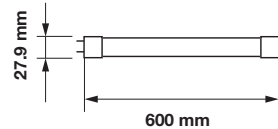

PF:	>0.5
Beam Angle:	160°
Body Type:	Nano Plastic
Holder:	G13
Instant start :	0-100% in < 1s