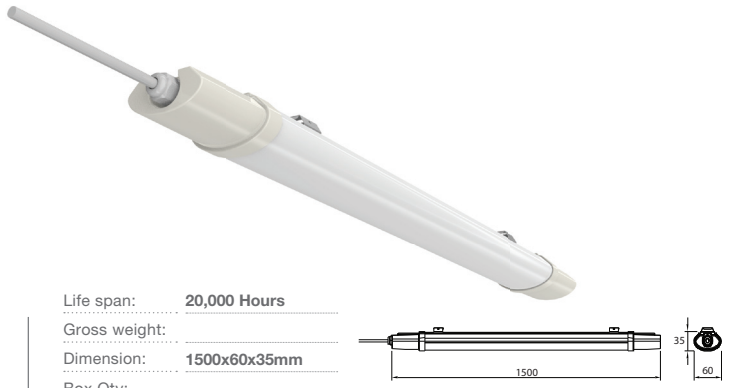

PF:	>0.9
Beam Angle:	120°
Body Type:	Plastic
On/Off:	>10,000

Life span:	20,000 Hours
Gross weight:	
Dimension:	1500x60x35mm
Box Qty:	

Waterproof-Emergency Kit
36w VT-1250

SKU: 6448 - 4000K Day White 3800157632126
SKU: 6449 - 6400K White 3800157632133