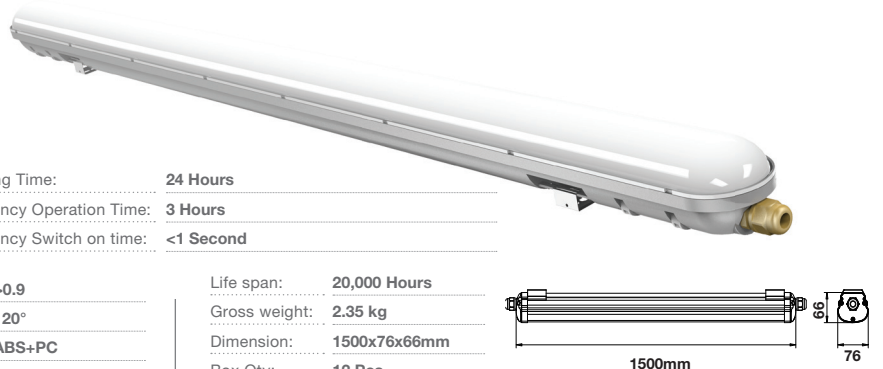

Waterproof-Emergency Kit
48w VT-1550

SKU: 6446 - 4000K Day White 3800157632102
SKU: 6447 - 6500K White 3800157632119

**Waterproof
Emergency Kit**

Charging Time:	24 Hours
Emergency Operation Time:	3 Hours
Emergency Switch on time:	<1 Second

Voltage/Frequency:	AC:220-240V,50/60Hz
Luminous Flux:	3920lm
LED Type:	SMD
CRI:	>70

PF:	>0.9
Beam Angle:	120°
Body Type:	ABS+PC
On/Off:	>10,000

Life span:	20,000 Hours
Gross weight:	2.35 kg
Dimension:	1500x76x66mm
Box Qty:	12 Pcs