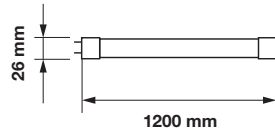

T8 Vegetable Tube-120cm

18w VT-1228-V

SKU: 6324 3800157619332

EQ. Watts:	36w
Voltage/Frequency:	AC:180-240V,50Hz
Luminous Flux:	1530lm
LED Type:	SMD
CRI:	>95

PF:	>0.9
Beam Angle:	160°
Body Type:	Glass with PET
Holder:	G13
Instant start :	0-100% in < 1s

On/Off:	>15,000
Life span:	20,000 Hours
Gross weight:	320g
Dimension:	26x1200mm
Box Qty:	25 Pcs