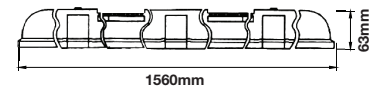

Voltage/Frequency: AC:200-240V,50/60Hz
Luminous Flux: 4000lm
LED Type: SMD
CRI: >80

PF: >0.9
Beam Angle: 120°
Body Type: Plastic+ABS
On/Off: >10,000

Life span: 30,000 Hours
Gross weight: 1.65 kg
Dimension: 1560x112x63mm
Box Qty: 10 Pcs