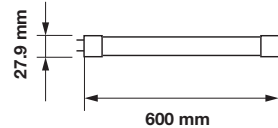

PF:	>0.5
Beam Angle:	160°
Body Type:	Nano Plastic
Holder:	G13
Instant start :	0-100% in < 1s