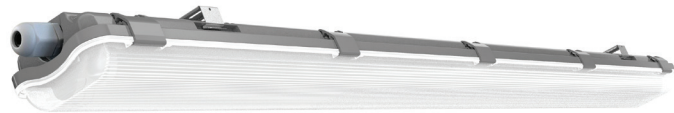

Waterproof Fitting-Tubes
2x10w VT-6029

SKU: 6465 - 4000K Day White 3800157639781
SKU: 6466 - 6400K White 3800157639774