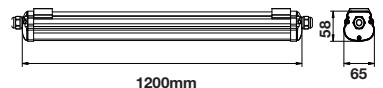

Voltage/Frequency: AC:220-240V,50Hz
Luminous Flux: 2880lm
LED Type: SMD
CRI: >70

PF: >0.9
Beam Angle: 120°
Body Type: Plastic
On/Off: >10,000

Life span: 20,000 Hours
Gross weight: 0.60 kg
Dimension: 1200x65x58mm
Box Qty: 12 Pcs