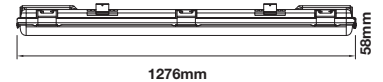

Voltage/Frequency:	AC:200-240V,50/60Hz
Luminous Flux:	1700lm
LED Type:	SMD
CRI:	>80

PF:	>0.5
Beam Angle:	120°
Body Type:	Plastic+ABS
On/Off:	>15,000

Life span:	20,000 Hours
Gross weight:	1 kg
Dimension:	1276x68x58mm
Box Qty:	16pcs