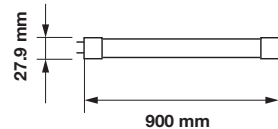

PF:	>0.5
Beam Angle:	160°
Body Type:	Nano Plastic
Holder:	G13
Instant start :	0-100% in < 1s