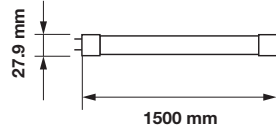

T8-Nano Plastic-150cm

22w VT-1577

SKU: 6265 - 3000K Warm White 3800157612159
SKU: 6309 - 4000K Day White 3800157617437
SKU: 6310 - 6400K White 3800157617444

Dummy Starter
Included

EQ. Watts:	58w
Voltage/Frequency:	AC:220-240V,50Hz
Luminous Flux:	2000lm
LED Type:	SMD
CRI:	>80

PF:	>0.5
Beam Angle:	160°
Body Type:	Nano Plastic
Holder:	G13
Instant start :	0-100% in < 1s

On/Off:	>15,000
Life span:	30,000 Hours
Gross weight:	283.4g
Dimension:	27.9x1500mm
Box Qty:	25 Pcs