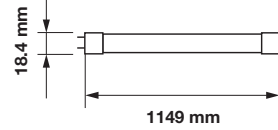

T5-Glass Plastic-120cm

16w VT-1225

SKU: 6320 - 4000K Day White 3800157619295
SKU: 6321 - 6500K White 3800157619301

EQ. Watts:	28w
Voltage/Frequency:	AC:220-240V,50Hz
Luminous Flux:	1600lm
LED Type:	SMD
CRI:	>80

PF:	>0.5
Beam Angle:	160°
Body Type:	Glass with PET
Holder:	G5
Instant start :	0-100% in < 1s

On/Off:	>15,000
Life span:	20,000 Hours
Gross weight:	208g
Dimension:	18.4x1149mm
Box Qty:	25 Pcs