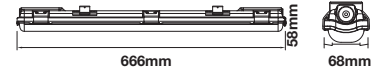

Voltage/Frequency:	AC:200-240V,50/60Hz
Luminous Flux:	850lm
LED Type:	SMD
CRI:	>80

PF:	>0.5
Beam Angle:	120°
Body Type:	Plastic+ABS
On/Off:	>15,000

Life span:	20,000 Hours
Gross weight:	0.70 kg
Dimension:	666x68x58mm
Box Qty:	16pcs