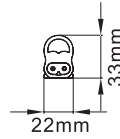

T5-With Fitting-30cm

4W VT-3033

SKU: 6167 - 4500K Day White 3800230629166

Sensor Compatible:	Yes
Voltage/Frequency:	AC:200-240V,50/60Hz
Luminous Flux:	360lm
LED Type:	SMD
CRI:	>80
PF:	>0.5
Beam Angle:	120°

Body Type:	Plastic
On/Off:	>10,000
Life span:	20,000 Hours
Gross weight:	140g
Dimension:	300x22x33mm
Box Qty:	50 Pcs