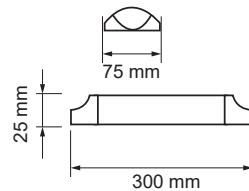

Body Type:	Plastic
On/Off:	>10,000
Life span:	20,000 Hours
Gross weight:	300g
Dimension:	1200x22x33mm
Box Qty:	50 Pcs

Prismatic Fitting-30cm

10W VT-8013

SKU: 4987 - 3000K Warm White 3800157601955

Sensor Compatible:	Yes
Voltage/Frequency:	AC:200-240V,50Hz
Luminous Flux:	900lm
LED Type:	SMD
CRI:	>80
PF:	>0.5
Beam Angle:	110°