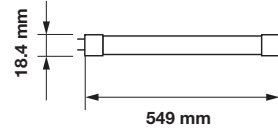

T5-Glass Plastic-60cm

8W VT-6005

SKU: 6318 - 4000K Day White 3800157619271
SKU: 6319 - 6500K White 3800157619288

EQ. Watts:	14w
Voltage/Frequency:	AC:220-240V,50Hz
Luminous Flux:	800lm
LED Type:	SMD
CRI:	>80

PF:	>0.5
Beam Angle:	160°
Body Type:	Glass with PET
Holder:	G5
Instant start :	0-100% in < 1s

On/Off:	>15,000
Life span:	20,000 Hours
Gross weight:	120g
Dimension:	18.4x549mm
Box Qty:	25 Pcs