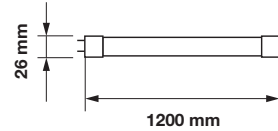

T8 Meat Tube-120cm

18w VT-1228-M

SKU: 6323 3800157619325

EQ. Watts:	36w
Voltage/Frequency:	AC:180-240V,50/60Hz
Luminous Flux:	1530lm
LED Type:	SMD
CRI:	>95

PF:	>0.9
Beam Angle:	160°
Body Type:	Glass with PET
Holder:	G13
Instant start :	0-100% in < 1s

On/Off:	>15,000
Life span:	20,000 Hours
Gross weight:	320g
Dimension:	26x1200mm
Box Qty:	25 Pcs