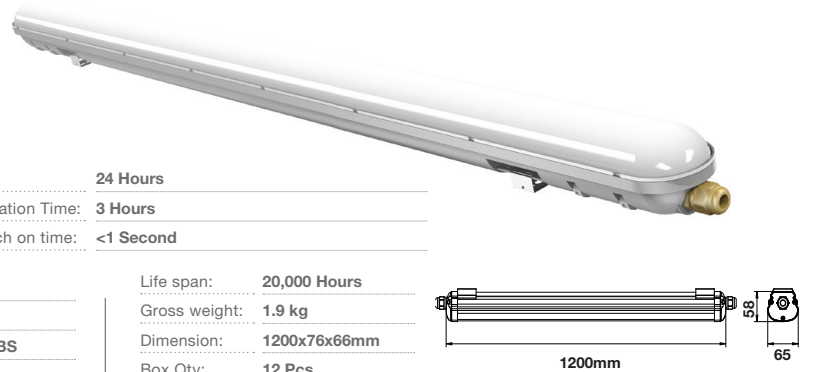

Waterproof-Emergency Kit
36w VT-1250

SKU: 6448 - 4000K Day White 3800157632126
SKU: 6449 - 6400K White 3800157632133

**Waterproof
Emergency Kit**

Charging Time:	24 Hours
Emergency Operation Time:	3 Hours
Emergency Switch on time:	<1 Second

Voltage/Frequency:	AC:220-240V,50/60Hz
Luminous Flux:	2880lm
LED Type:	SMD
CRI:	>70

PF:	>0.9
Beam Angle:	120°
Body Type:	Plastic+ABS
On/Off:	>10,000

Life span:	20,000 Hours
Gross weight:	1.9 kg
Dimension:	1200x76x66mm
Box Qty:	12 Pcs