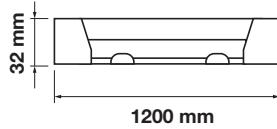

Body Type:	Aluminium+PC
On/Off:	>10,000
Life span:	20,000 Hours
Gross weight:	240g
Dimension:	600x32x25mm
Box Qty:	25 Pcs

Wall Fitting-120cm

20w VT-8121

SKU: 5074 - 3000K Warm White 3800157606776
 SKU: 5075 - 4500K Day White 3800157606783
 SKU: 5076 - 6000K White 3800157606790