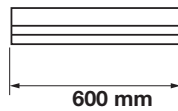

T5-With Fitting-60cm

7W VT-6073

SKU: 6169 - 3000K Warm White 3800230629180

Sensor Compatible:	Yes
Voltage/Frequency:	AC:200-240V,50/60Hz
Luminous Flux:	630lm
LED Type:	SMD
CRI:	>80
PF:	>0.9
Beam Angle:	120°

Body Type:	Plastic
On/Off:	>10,000
Life span:	20,000 Hours
Gross weight:	210g
Dimension:	600x22x33mm
Box Qty:	50 Pcs