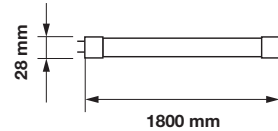

On/Off:	>15,000
Life span:	20,000 Hours
Gross weight:	208g
Dimension:	18.4x1149mm
Box Qty:	25 Pcs

T8-Aluminium Plastic-180cm

40w VT-1840

SKU: 6251 - 4500K Day White 3800157607841
 SKU: 6250 - 6000K White 3800157607834

EQ. Watts:	80w
Voltage/Frequency:	AC:85-265V,50/60Hz
Luminous Flux:	3800lm
LED Type:	SMD
CRI:	>80

PF:	>0.9
Beam Angle:	120°
Body Type:	Aluminium+PC
Holder:	G13
Instant start :	0-100% in < 1s

On/Off:	>15,000
Life span:	20,000 Hours
Gross weight:	800g
Dimension:	28x1800mm
Box Qty:	25 Pcs