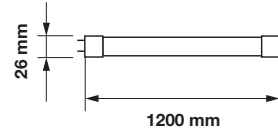

T8 Bread Tube-120cm

18w VT-1228-B

SKU: 6322 3800157619318

EQ. Watts:	36w
Voltage/Frequency:	AC:180-240V,50Hz
Luminous Flux:	1530lm
LED Type:	SMD
CRI:	>95

PF:	>0.9
Beam Angle:	160°
Body Type:	Glass with PET
Holder:	G13
Instant start :	0-100% in < 1s

On/Off:	>15,000
Life span:	20,000 Hours
Gross weight:	320g
Dimension:	26x1200mm
Box Qty:	25 Pcs