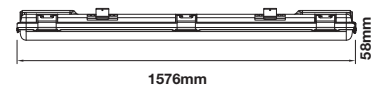

Voltage/Frequency:	AC:200-240V,50/60Hz
Luminous Flux:	2000lm
LED Type:	SMD
CRI:	>80

PF:	>0.5
Beam Angle:	120°
Body Type:	Plastic+ABS
On/Off:	>15,000

Life span:	20,000 Hours
Gross weight:	1.2 kg
Dimension:	1576x68x58mm
Box Qty:	16pcs